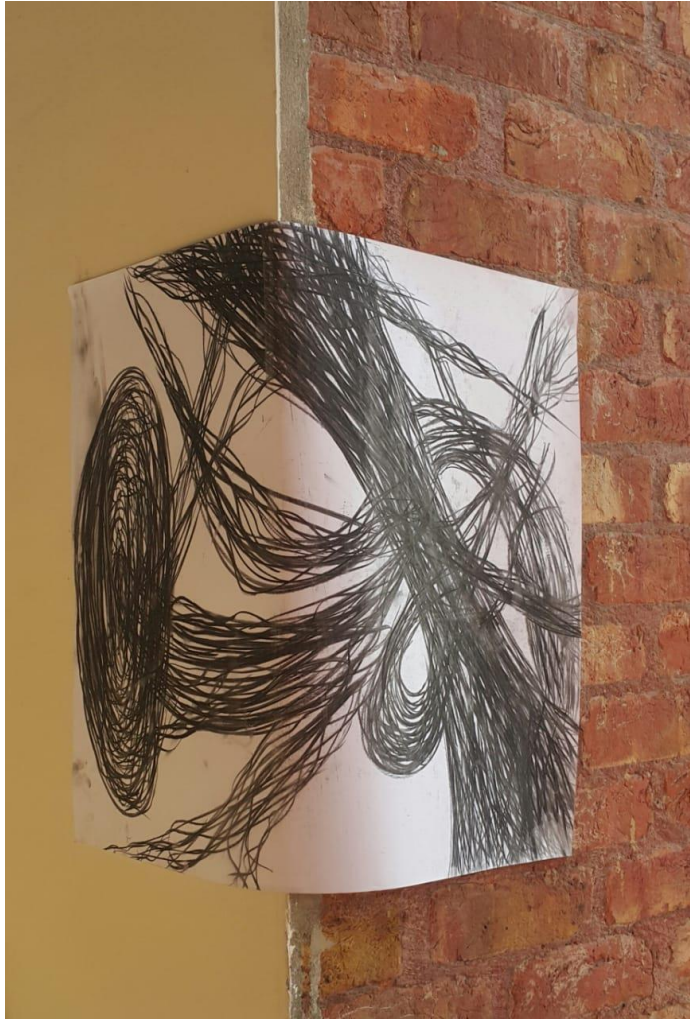

# TAHREEM ARIF

MOVEMENT  
MEDIUM: WIRE  
YEAR:2020  
SIZE: 60X60 INCHES

MOVEMENT  
YEAR: 2019

BURNING  
YEAR:2020

\* Makoni:-  
- Japaneer -hit  
- used colorful caps to create  
sculptures  
- He explained that he downloaded  
and printed paper craft templates  
which he then glued onto  
empty aluminum cans

DISPENSER  
SIZE: 24'INCHES LONG  
YEAR: 2019

MEMORY  
SIZE: 12' INCHES  
YEAR: 2019

MY FANTASY LAND  
SIZE: 8X8' INCHES  
YEAR: 2019

GREEN ROSE  
SIZE :12'INCHES  
YEAR: 2019

MONEY PLANT  
SIZE: 4X8  
YEAR:2019

ME AND MYSELF  
SIZE:15'INCHES  
YEAR:2019

ILLUMINATION  
SIZE: 13' INCHES  
YEAR: 2018

THE BEACH  
SIZE: 4X4  
YEAR: 2020

WIRE DRAWING  
SIZE:4X4  
YEAR:2019

SUNSET  
SIZE: 6X6  
YEAR: 2019

LANDSCAPE ON AN EYE  
MEDIUM: INSTAGARAM  
YEAR:2020