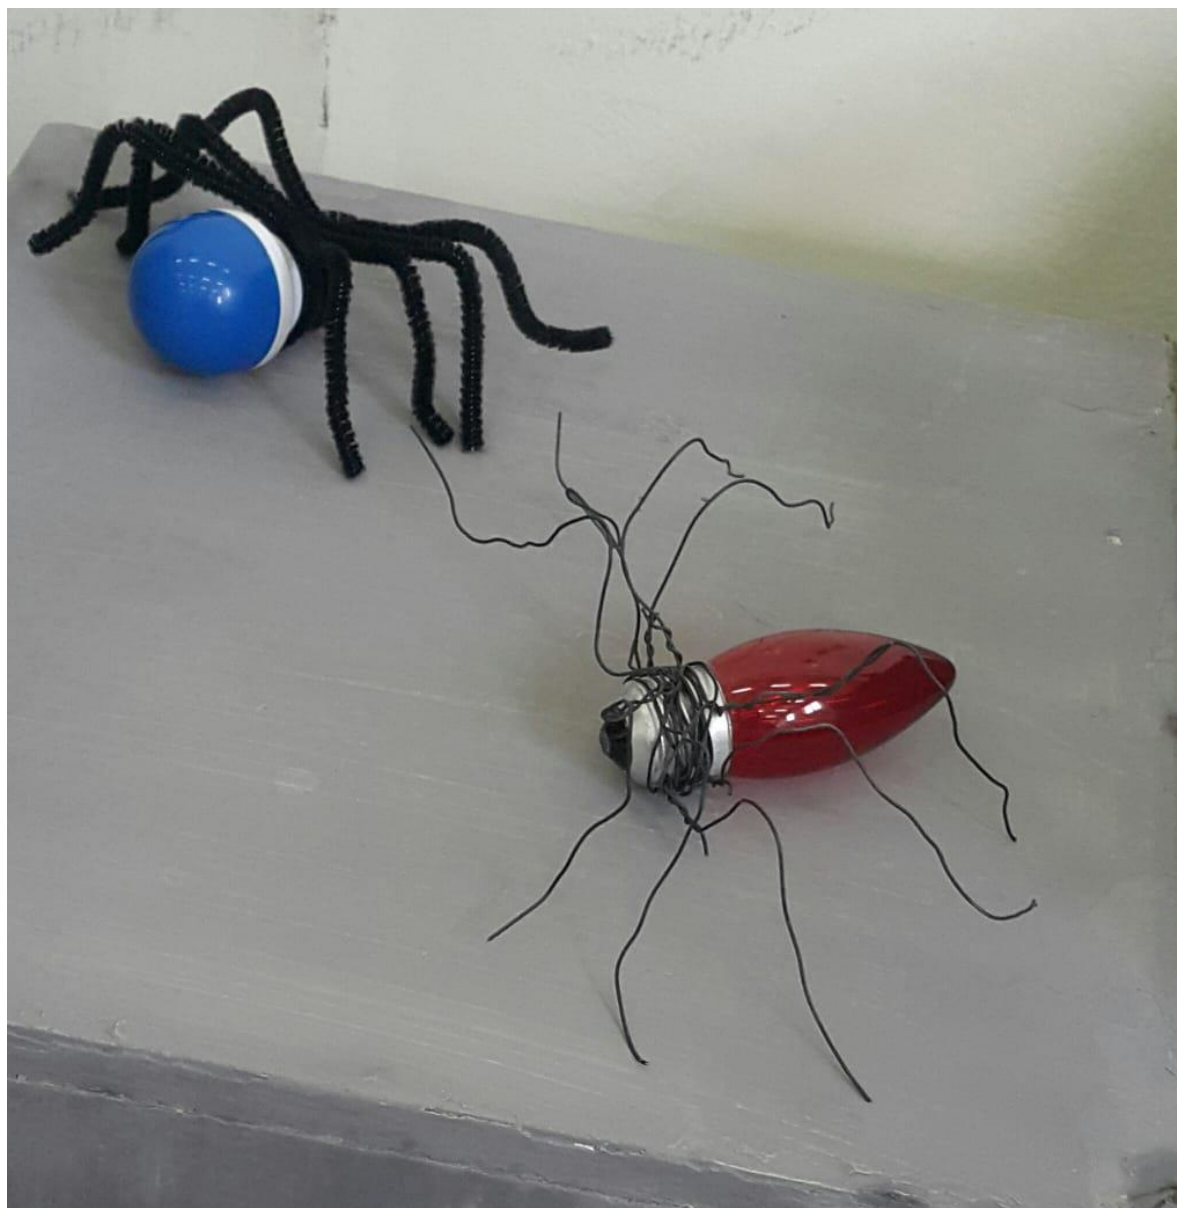

ME AND MYSELF  
SIZE:15'INCHES  
YEAR:2019

ILLUMINATION  
SIZE: 13' INCHES  
YEAR: 2018

THE BEACH  
SIZE: 4X4  
YEAR: 2020

WIRE DRAWING  
SIZE:4X4  
YEAR:2019

SUNSET  
SIZE: 6X6  
YEAR: 2019

LANDSCAPE ON AN EYE  
MEDIUM: INSTAGARAM  
YEAR:2020

CHAOS  
YEAR:2019

RED CARPET  
YEAR:2019  
SIZE:8X8

NIGHTMARE  
MEDIUM: ASSEMBLAGE  
SIZE: 8X8  
YEAR: 2019

PERSONALITY  
MEDIUM: ASSEMBLAGE  
SIZE: 4X8  
YEAR: 2019

SPIDER WORLD  
SIZE: 6'INCHES  
YEAR: 2018