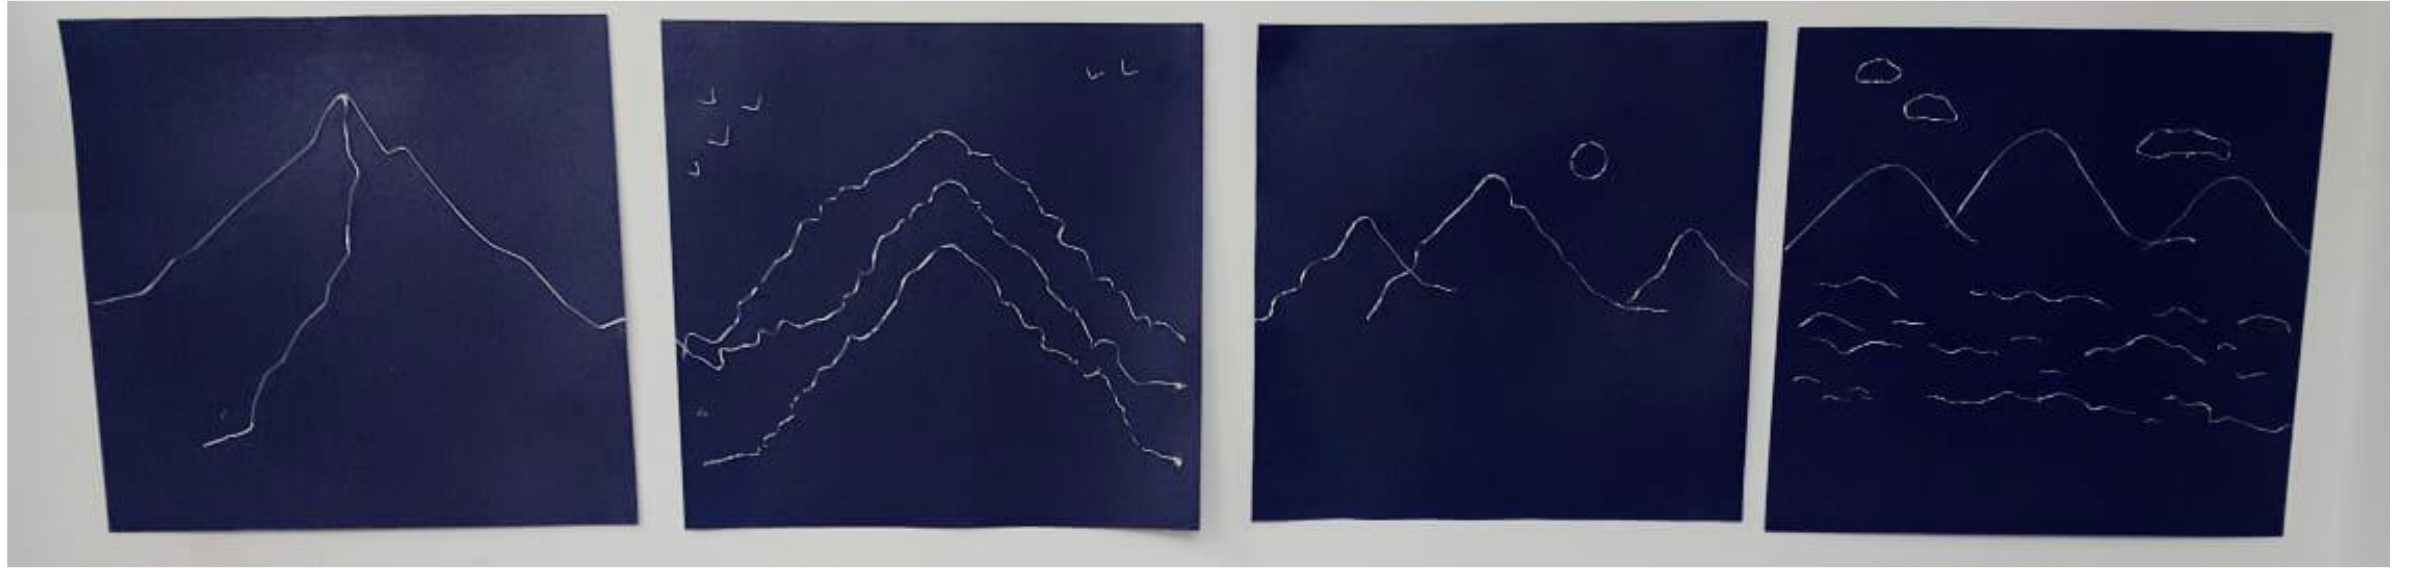

ME AND MYSELF  
SIZE:15'INCHES  
YEAR:2019

ILLUMINATION  
SIZE: 13' INCHES  
YEAR: 2018

THE BEACH  
SIZE: 4X4  
YEAR: 2020

WIRE DRAWING  
SIZE:4X4  
YEAR:2019

SUNSET  
SIZE: 6X6  
YEAR: 2019

LANDSCAPE ON AN EYE  
MEDIUM: INSTAGARAM  
YEAR:2020