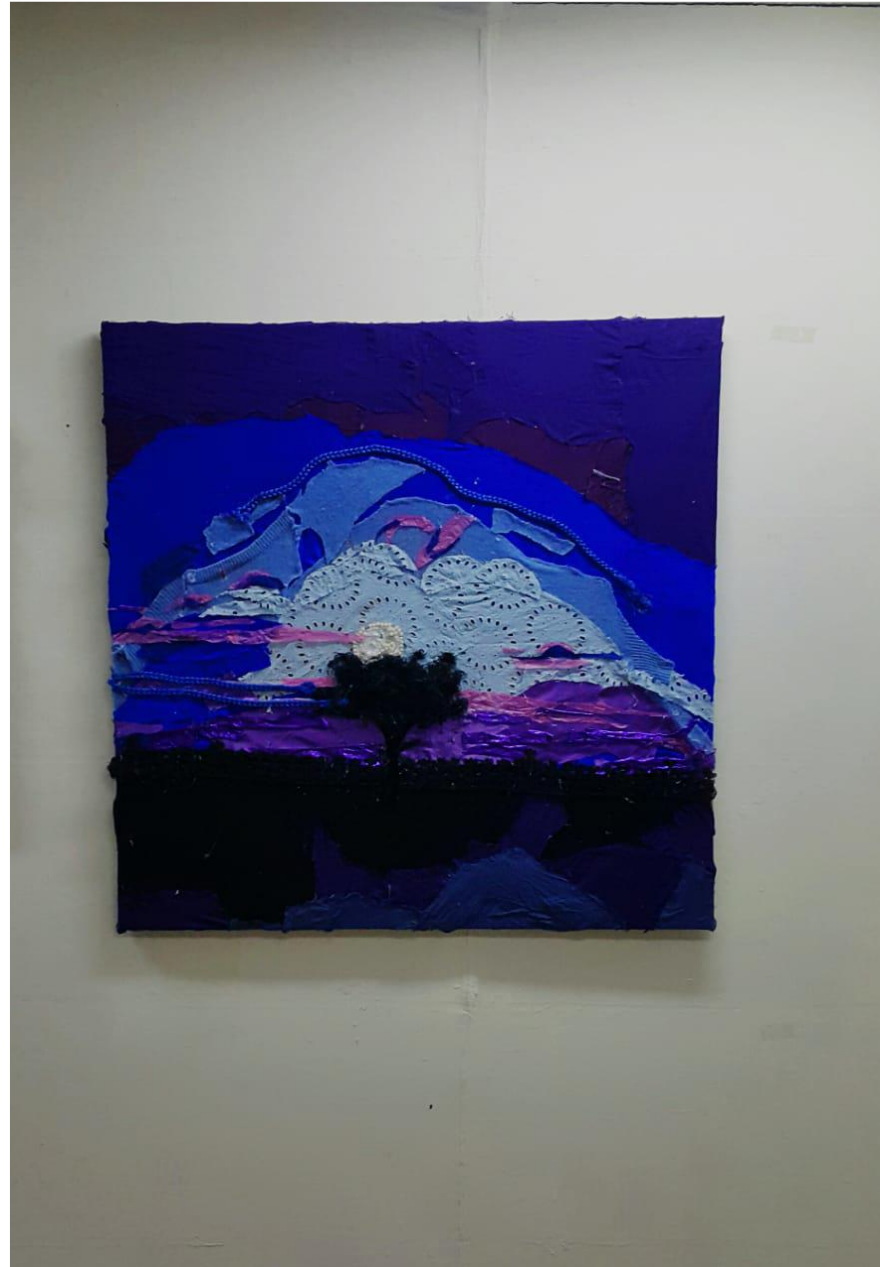

# TAHREEM ARIF

MOVEMENT  
MEDIUM: WIRE  
YEAR:2020  
SIZE: 60X60 INCHES

MOVEMENT  
YEAR: 2019

BURNING  
YEAR:2020

\* Makoni:-  
- Japaneer -hit  
- used colorful caps to create  
sculptures  
- He explained that he downloaded  
and printed paper craft templates  
which he then glued onto  
empty aluminum cans

ME AND MYSELF  
SIZE:15'INCHES  
YEAR:2019

ILLUMINATION  
SIZE: 13' INCHES  
YEAR: 2018

THE BEACH  
SIZE: 4X4  
YEAR: 2020

WIRE DRAWING  
SIZE:4X4  
YEAR:2019

SUNSET  
SIZE: 6X6  
YEAR: 2019

LANDSCAPE ON AN EYE  
MEDIUM: INSTAGARAM  
YEAR:2020

COLOR  
PALLETE  
YEAR:2020

COLOR PALLETE  
YEAR:2020

CHAOS  
YEAR:2020

NATURE  
YEAR:2020

I LOVE YOU.  
INSTALLATIO  
N  
YEAR:2019

MELTING  
EMOTIONS.  
INSTALLATION  
YEAR:2019

MOTHER  
YEAR:2019

MOTHER  
YEAR:2019

CHAOS  
YEAR:2019

RED CARPET  
YEAR:2019  
SIZE:8X8

NIGHTMARE  
MEDIUM: ASSEMBLAGE  
SIZE: 8X8  
YEAR: 2019

PERSONALITY  
MEDIUM: ASSEMBLAGE  
SIZE: 4X8  
YEAR: 2019

SPIDER WORLD  
SIZE: 6'INCHES  
YEAR: 2018